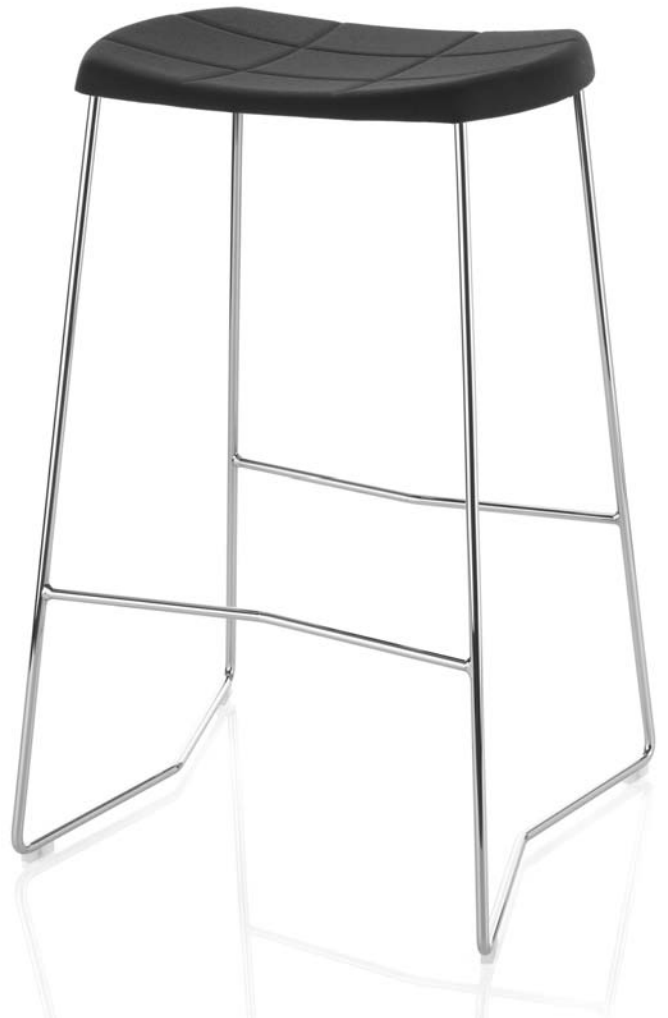

**The Mini Kitchen Stool**  
Design: Anya Sebton

**ICF**

1-800-237-1625

**MINIKT MINI KITCHEN STOOL**

Design: Anya Sebton

Mini Kitchen Stool MINIKT

Frame: Perimeter steel tubing sled base, polished chrome (CR0) or powder coat finish with footrest in polished chrome

Powder coat options: White (WH0), black (BK0), silver AL0), graphite (GRA), anthracite (ANT), kaki (KAK), ice blue (ICE), eggshell (EGG), blue (BL0), green (GN0) or red (RD0)

Seat: Structural black felt covered in fabric with grid imprint molded into upholstery

Upholstery options: Gloss fabric in black (BKG), or Tecnoskin artificial leather in white (T20) or black (TBK)

**Notes:**

The following Unika Vaev fabrics are available for projects: Zephyr 619 (B), Wool Crepe 413 (C), Charisma 499 (D), Lana 620 (D), Champ (E) or Persuasion 626 (E)

Mini kitchen stool, specify frame finish, specify fabric

18.7"w 16.7"d "h 25.6"sh

COM Fabric YDS = 0.00

COL Leather SF = 0.00

CHROME BASE/ BLACK GLOSS STRUCTURAL FELT SEAT

SKU MINIKT CR0 BKG

Base	COM	A	B	C	D	E	F	COL	L
\$975									