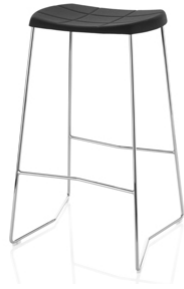

**The Mini Kitchen Stool**  
Design: Anya Sebton

**ICF**

1-800-237-1625

**MINIKT MINI KITCHEN STOOL**

Design: Anya Sebton

Mini Kitchen Stool MINIKT

Frame: Perimeter steel tubing sled base, polished chrome (CR0) or powder coat finish with footrest in polished chrome

Powder coat options: White (WH0), black (BK0), silver AL0), graphite (GRA), anthracite (ANT), kaki (KAK), ice blue (ICE), eggshell (EGG), blue (BL0), green (GN0) or red (RD0)

Seat: Structural black felt covered in fabric with grid imprint molded into upholstery

Upholstery options: Gloss fabric in black (BKG), or Tecnoskin artificial leather in white (T20) or black (TBK)

**Notes:**

The following Unika Vaev fabrics are available for projects: Zephyr 619 (B), Wool Crepe 413 (C), Charisma 499 (D), Lana 620 (D), Champ (E) or Persuasion 626 (E)

Mini kitchen stool, specify frame finish, specify fabric

18.7"w 16.7"d "h 25.6"sh

COM Fabric YDS = 0.00

COL Leather SF = 0.00

CHROME BASE/ BLACK GLOSS STRUCTURAL FELT SEAT

SKU MINIKT CR0 BKG

Base	COM	A	B	C	D	E	F	COL	L
\$975									